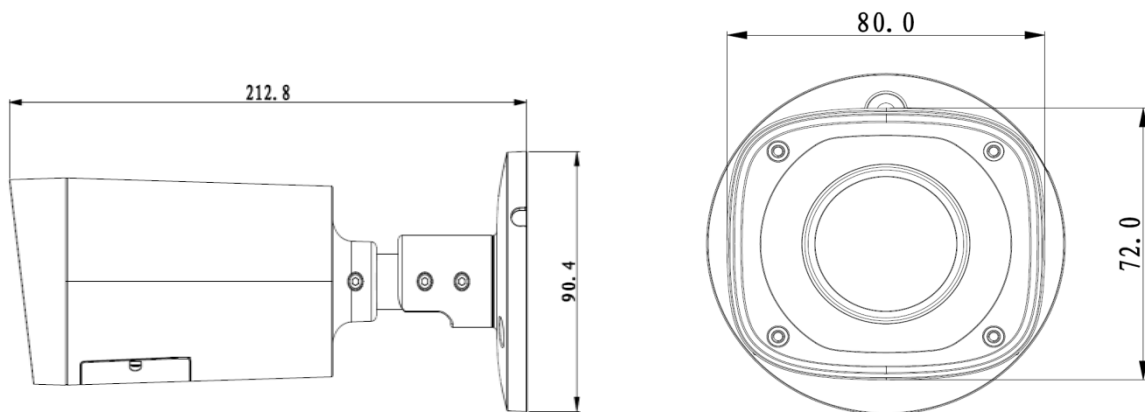

## DH-IPC-HFW2300R-Z/VF

Smart Phone	iPhone, iPad, Android, Windows Phone	
<b>Auxiliary Interface</b>		
Memory Slot	N/A	
RS485	N/A	
Alarm	N/A	
PIR Sensor Range	N/A	
<b>General</b>		
Power Supply	DC12V/PoE (802.3af)	
Power Consumption	Max 4.5W	Max 8.5W
Working Environment	-30°C~+60°C, Less than 95% RH	
Ingress Protection	IP66	
Vandal Resistance	N/A	
Dimensions	72mm×80mm×212.8mm	
Weight	0.65kg	

## Dimensions (mm)